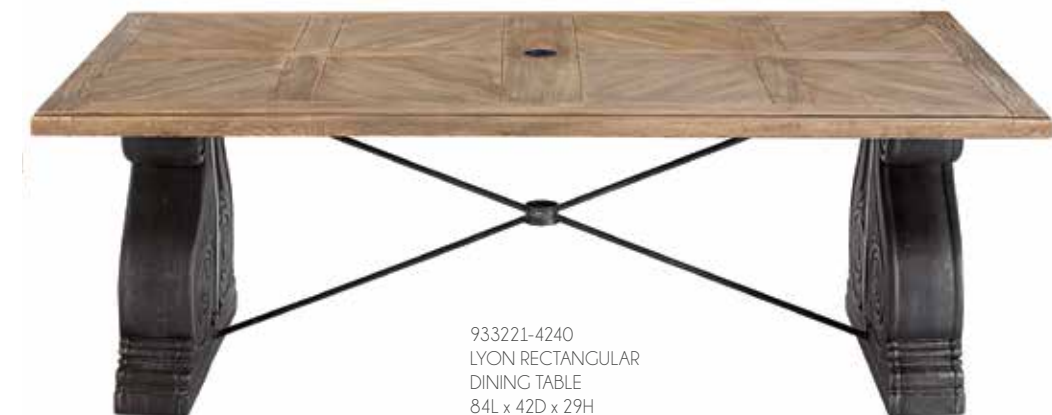

GABRIELLE DINING CHAIR  
933202-4224  
25W x 27.17D x 38H  
Shown in 4224 Branch finish.  
Also available in 4241  
Garden Gate finish.

933225-4240  
LYON ROUND DINING TABLE  
54W x 54D x 29H  
Available only in  
4240 Two-Tone finish with  
4241 Garden Gate finish  
base and 4224 Branch finish top.

933201-4241  
GABRIELLE ARMLESS  
DINING CHAIR  
21W x 27D x 34.06H  
Shown in 4241 Garden  
Gate finish. Also available  
in 4224 Branch finish.

933556-4224  
GABRIELLE SWIVEL  
DINING ROCKER  
25W x 27.17D x 38H  
Shown in 4224 Branch finish.  
Also available in 4241  
Garden Gate finish.

933221-4240  
LYON RECTANGULAR  
DINING TABLE  
84L x 42D x 29H  
Available only in 4240  
Two-Tone finish with 4241  
Garden Gate finish base  
and 4224 Branch finish top.

933528-4241  
CANNES CRESCENT  
SECTIONAL SOFA  
110.63L x 36.61D x 35.63H  
Includes Cannes Left Arm Sofa,  
Armless Sofa, and Right Arm Sofa.  
Shown in 4241 Garden Gate finish.  
Also available in 4224 Branch finish.