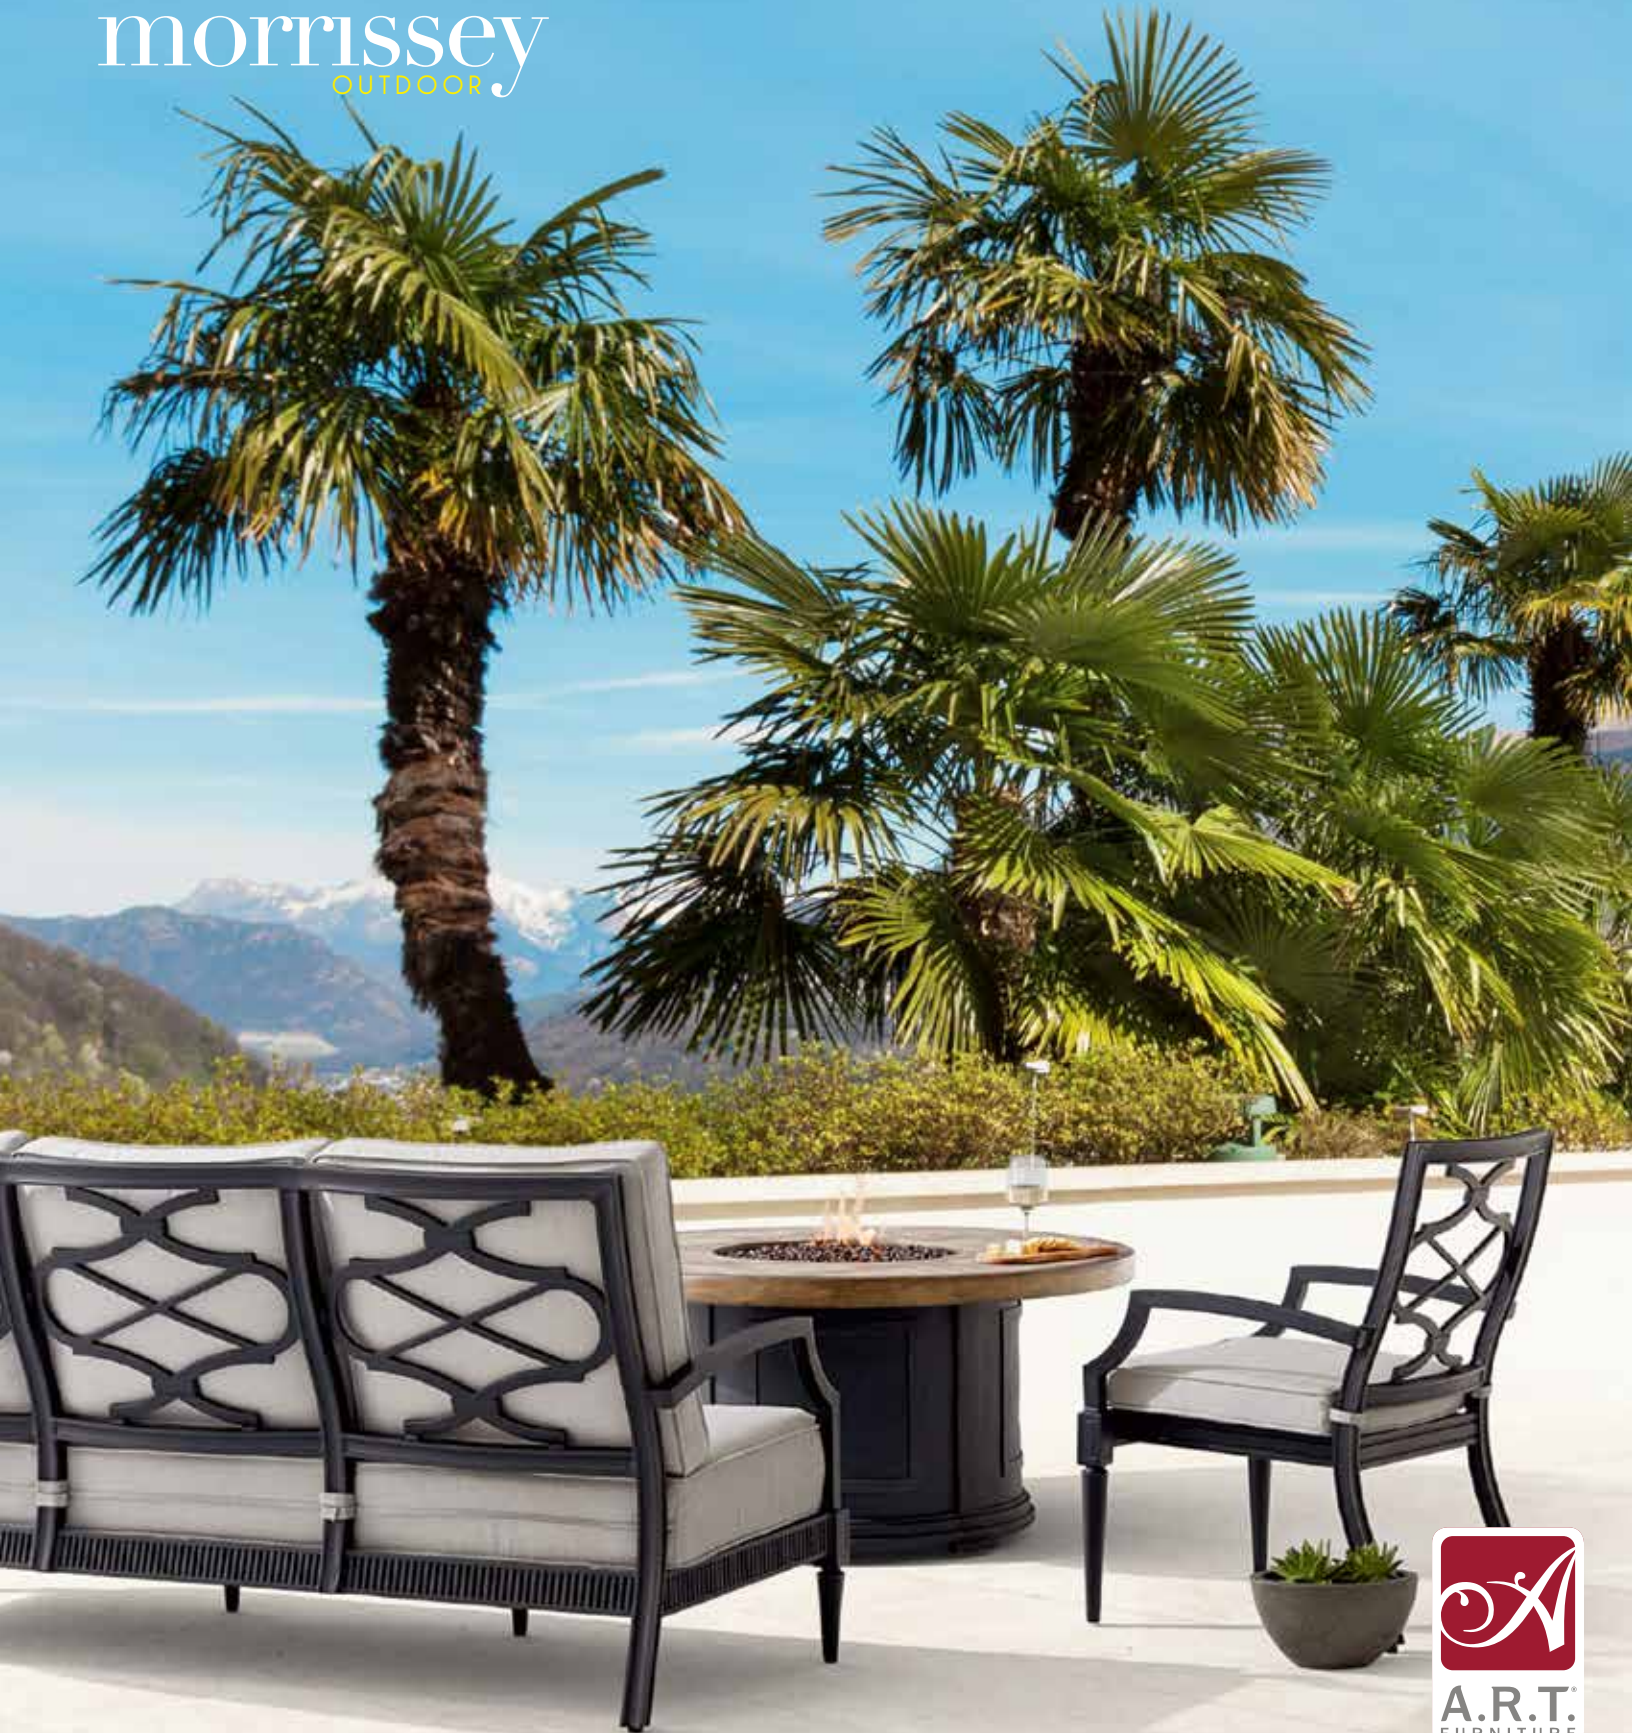

morrissey
OUTDOOR

918501-4242
SULLIVAN SOFA
75.91L x 32.24D x 36.5H

918516-4242
SULLIVAN ROCKING
CLUB CHAIR
29.13W x 29.53D x 34.45H

Also Available:
918514-4242
SULLIVAN
CLUB CHAIR
29.13W x 32.24D x 36.5H